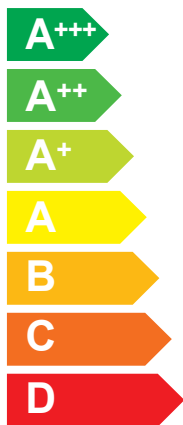

**ENERG**  
енергия · ενεργεια

3302616

ARISTON

GENUS ONE+ HYBRID 30/120 T NET R32

**A++**

**A**

Two icons showing sound power levels: a speaker icon with a house and the text "48 dB", and a house icon with a speaker and the text "58 dB".

A map of Europe with different regions shaded in three shades of blue. A legend to the right shows three colored squares corresponding to power levels: dark blue for 14 kW, medium blue for 9 kW, and light blue for 6 kW.