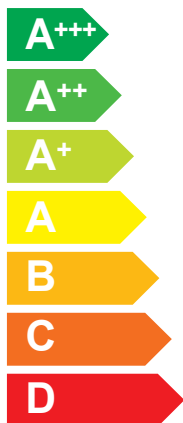

ENERG

енергия · ενεργεια

3302590

ARISTON

GENUS ONE+ HYBRID 30/50 NET R32

A++

A

Two icons showing sound power levels. The top icon shows a speaker inside a house with the value 48 dB. The bottom icon shows a speaker outside a house with the value 55 dB.

A legend for the power output zones, showing three colored squares with corresponding values: dark blue for 8 kW, medium blue for 6 kW, and light blue for 3 kW.